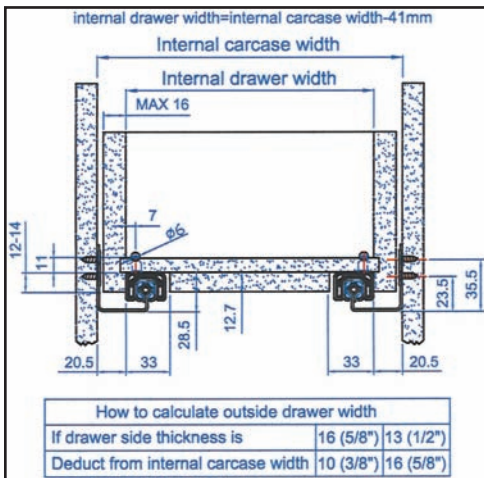

2030 G-SLIDE SPECS

Full Extension Undermount Drawer Slide with Oil Cylinder Soft Close Mechanism

- An **economical upgrade** to soft-close functionality when compared to other self-closing and soft-close undermount slides (see back of this sheet for pricing)
- Soft-Close function with oil cylinder
- 1.18" (30mm) stroke of soft-close
- Soft-close function is built into the slide for easy installation
- Load rating of 100 pounds at 21" length
- Back sockets, front fixing clips and mounting screws are included with each set of slides