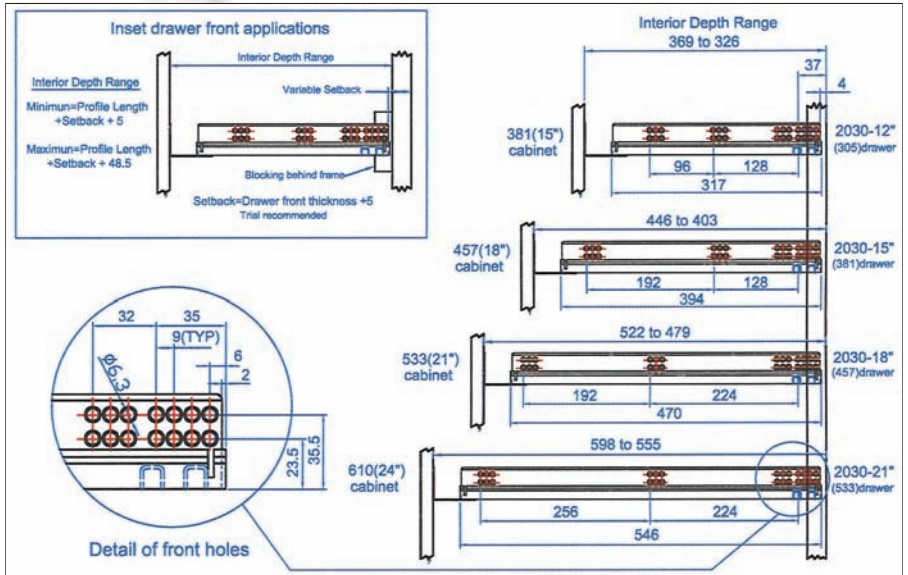

2030 G-SLIDE SPECS

Full Extension Undermount Drawer Slide with Oil Cylinder Soft Close Mechanism

- An **economical upgrade** to soft-close functionality when compared to other self-closing and soft-close undermount slides (see back of this sheet for pricing)
- Soft-Close function with oil cylinder
- 1.18" (30mm) stroke of soft-close
- Soft-close function is built into the slide for easy installation
- Load rating of 100 pounds at 21" length
- Back sockets, front fixing clips and mounting screws are included with each set of slides