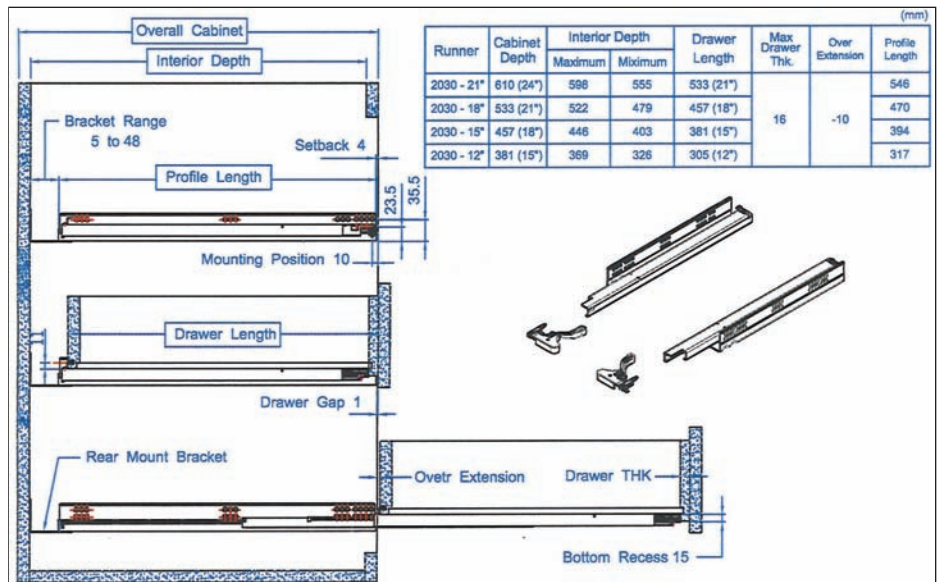

2030 G-SLIDE SPECS

Full Extension Undermount Drawer Slide with Oil Cylinder Soft Close Mechanism

- An **economical upgrade** to soft-close functionality when compared to other self-closing and soft-close undermount slides (see back of this sheet for pricing)
- Soft-Close function with oil cylinder
- 1.18" (30mm) stroke of soft-close
- Soft-close function is built into the slide for easy installation
- Load rating of 100 pounds at 21" length
- Back sockets, front fixing clips and mounting screws are included with each set of slides