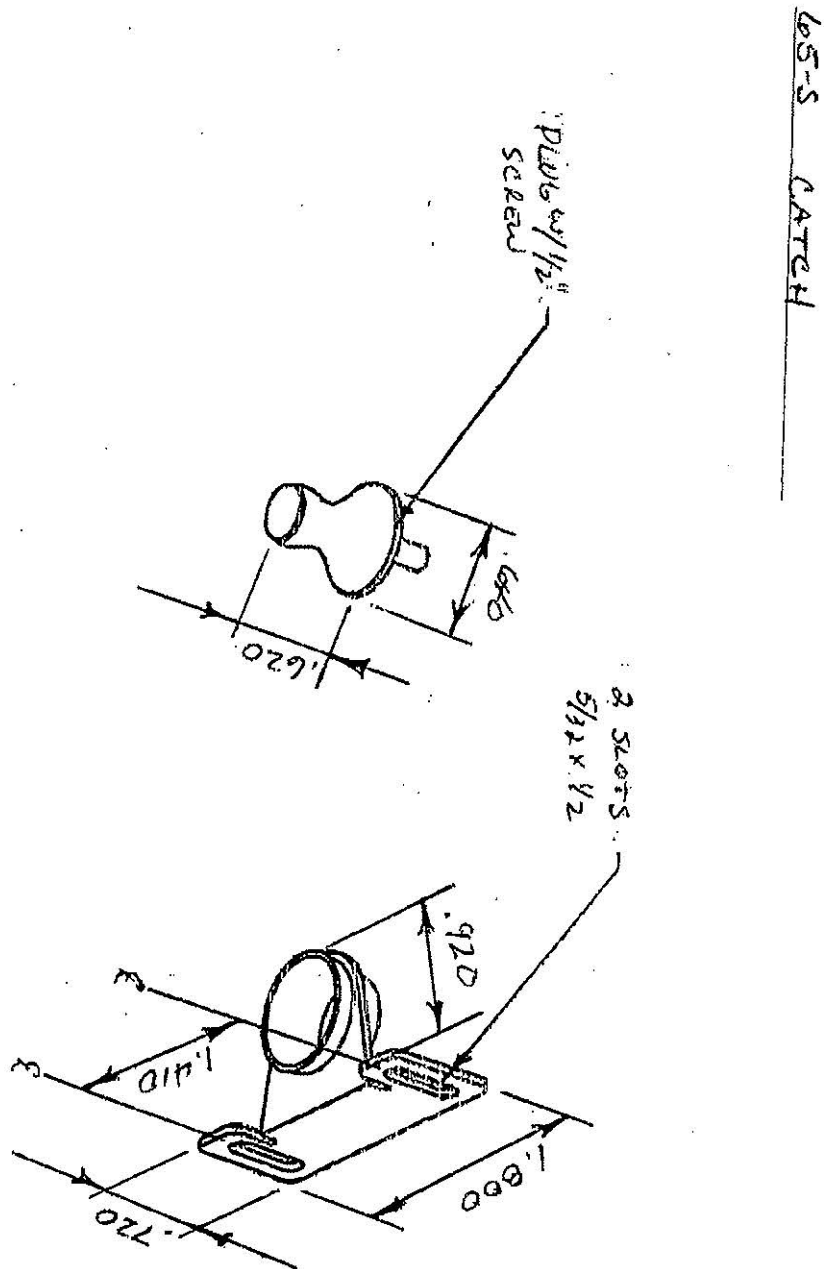

# **BULLDOG CATCH SPECS**

# CUSTOM SERVICE HARDWARE

1170 Wauwatosa Road, Cedarburg, Wisconsin 53012

E-mail: [service@cshardware.com](mailto:service@cshardware.com) Web Page: [cshardware.com](http://cshardware.com)

605-S CATCH

Tested at 5lbs. Pull