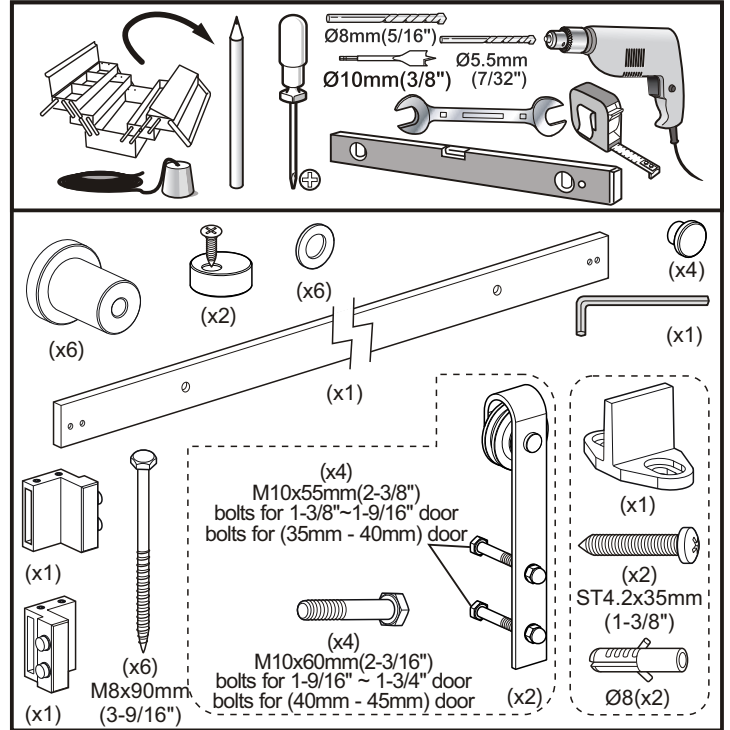

Installation Manual

To obtain the maximum weight capacity, all rail mounting fasteners must be mounted directly into solid wood. Do NOT install directly onto a drywall surface. A solid wood header is recommended as shown in instruction box 2.