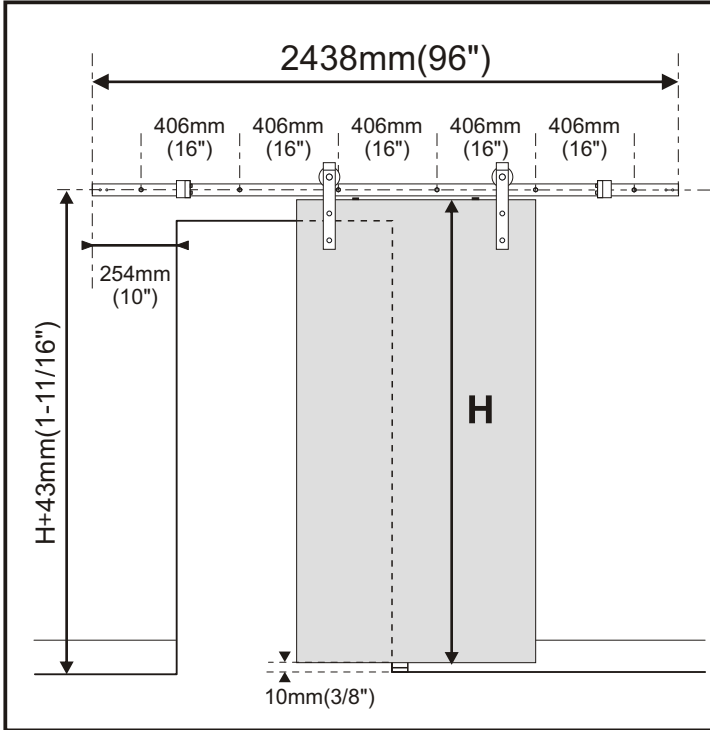

Installation Manual

To obtain the maximum weight capacity, all rail mounting fasteners must be mounted directly into solid wood. Do NOT install directly onto a drywall surface. A solid wood header is recommended as shown in instruction box 2.